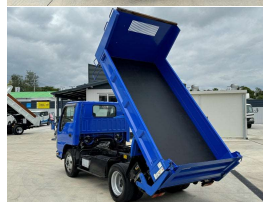

2011 Isuzu Elf Tipper / Taillift ****Very Rare****

VEHICLE INFORMATION

Cash Price

Includes GST

\$29,990

Finance this vehicle from only

\$233.56

per week*

Gain peace of mind with Mechanical Breakdown Insurance. Ask us how.

Body

Truck - Tip Truck

Odometer

219,000 km

Engine

3000 cc

Fuel Type

-

Ext Colour

Blue

History

-

Seats

3 seats

Interior