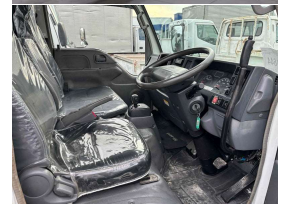

2007 Isuzu Elf 3T Tipper **Car Licence**

VEHICLE INFORMATION

Cash Price

Includes GST

\$32,990

Body

Truck - Tip Truck

Reg No.

-

Fuel Type

Diesel

Seats

3 seats

Transmission

Automatic

Interior