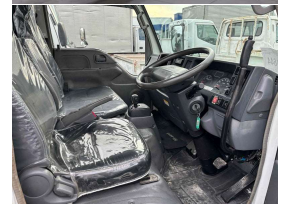

2007 Isuzu Elf 3T Tipper **Car Licence**

VEHICLE INFORMATION

Cash Price

Includes GST

\$32,990

Body
Truck - Tip Truck

Reg No.
-

Odometer
158,000 km

Ext Colour
Commercial White

Engine
3000 cc

History
-

Fuel Type
Diesel

Seats
3 seats

Transmission
Automatic

Interior
-

Fuel Saver Rating
-

****ARRIVING SOON - PLEASE CONTACT US TO SECURE PRE-ARRIVAL****

3000kg Tipper, Car Licence - Desirable Model - Very Tidy Truck

We Are Light Commercial Specialists - Our Trucks Are Sold Ready To Work!

- * ORC Inc
- * GST Inc
- * MTA Servicing Inc
- * New COF
- * 6m Reg
- * 2000kms RUC