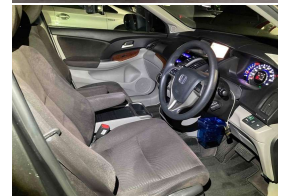

2011 Honda Odyssey M-Limited **Low Kms**